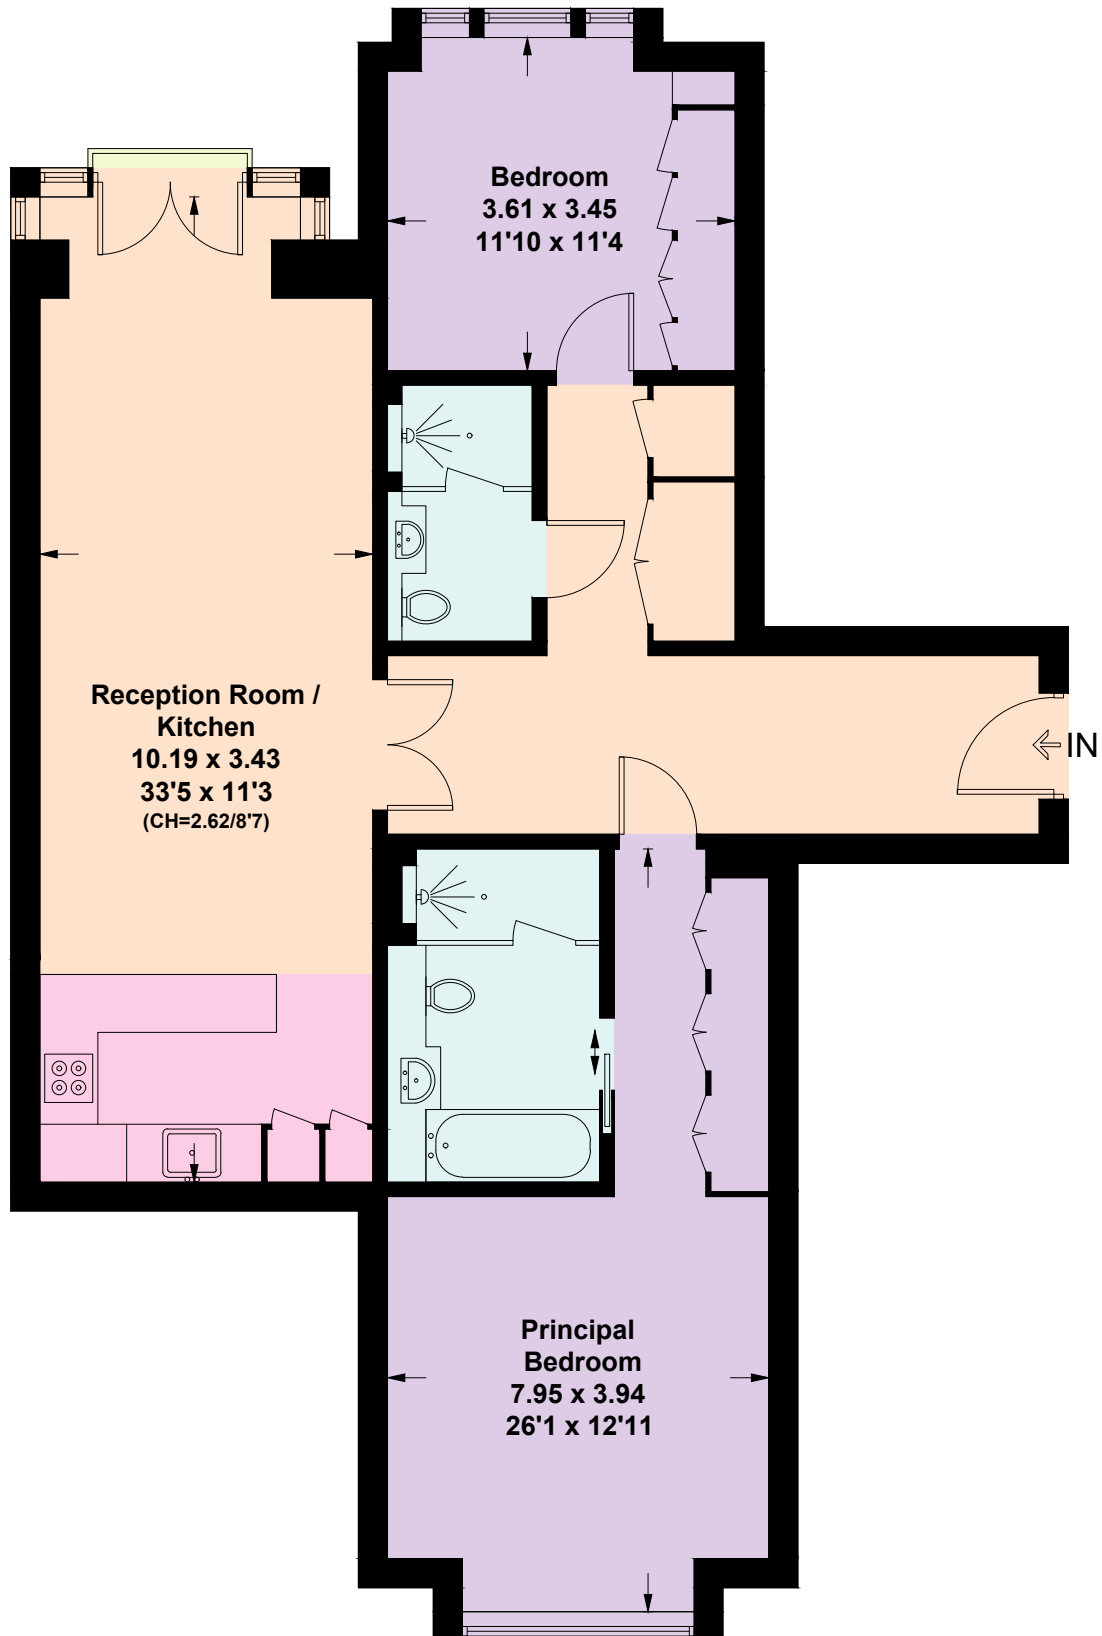

Lincoln Square, WC2A

Approximate Floor Area = 101.8 sq m / 1096 sq ft

Third Floor

This plan is for layout guidance only. Not drawn to scale unless stated. Windows and door openings are approximate. Whilst every care is taken in the preparation of this plan, please check all dimensions, shapes and compass bearings before making any decisions reliant upon them. (ID923761)