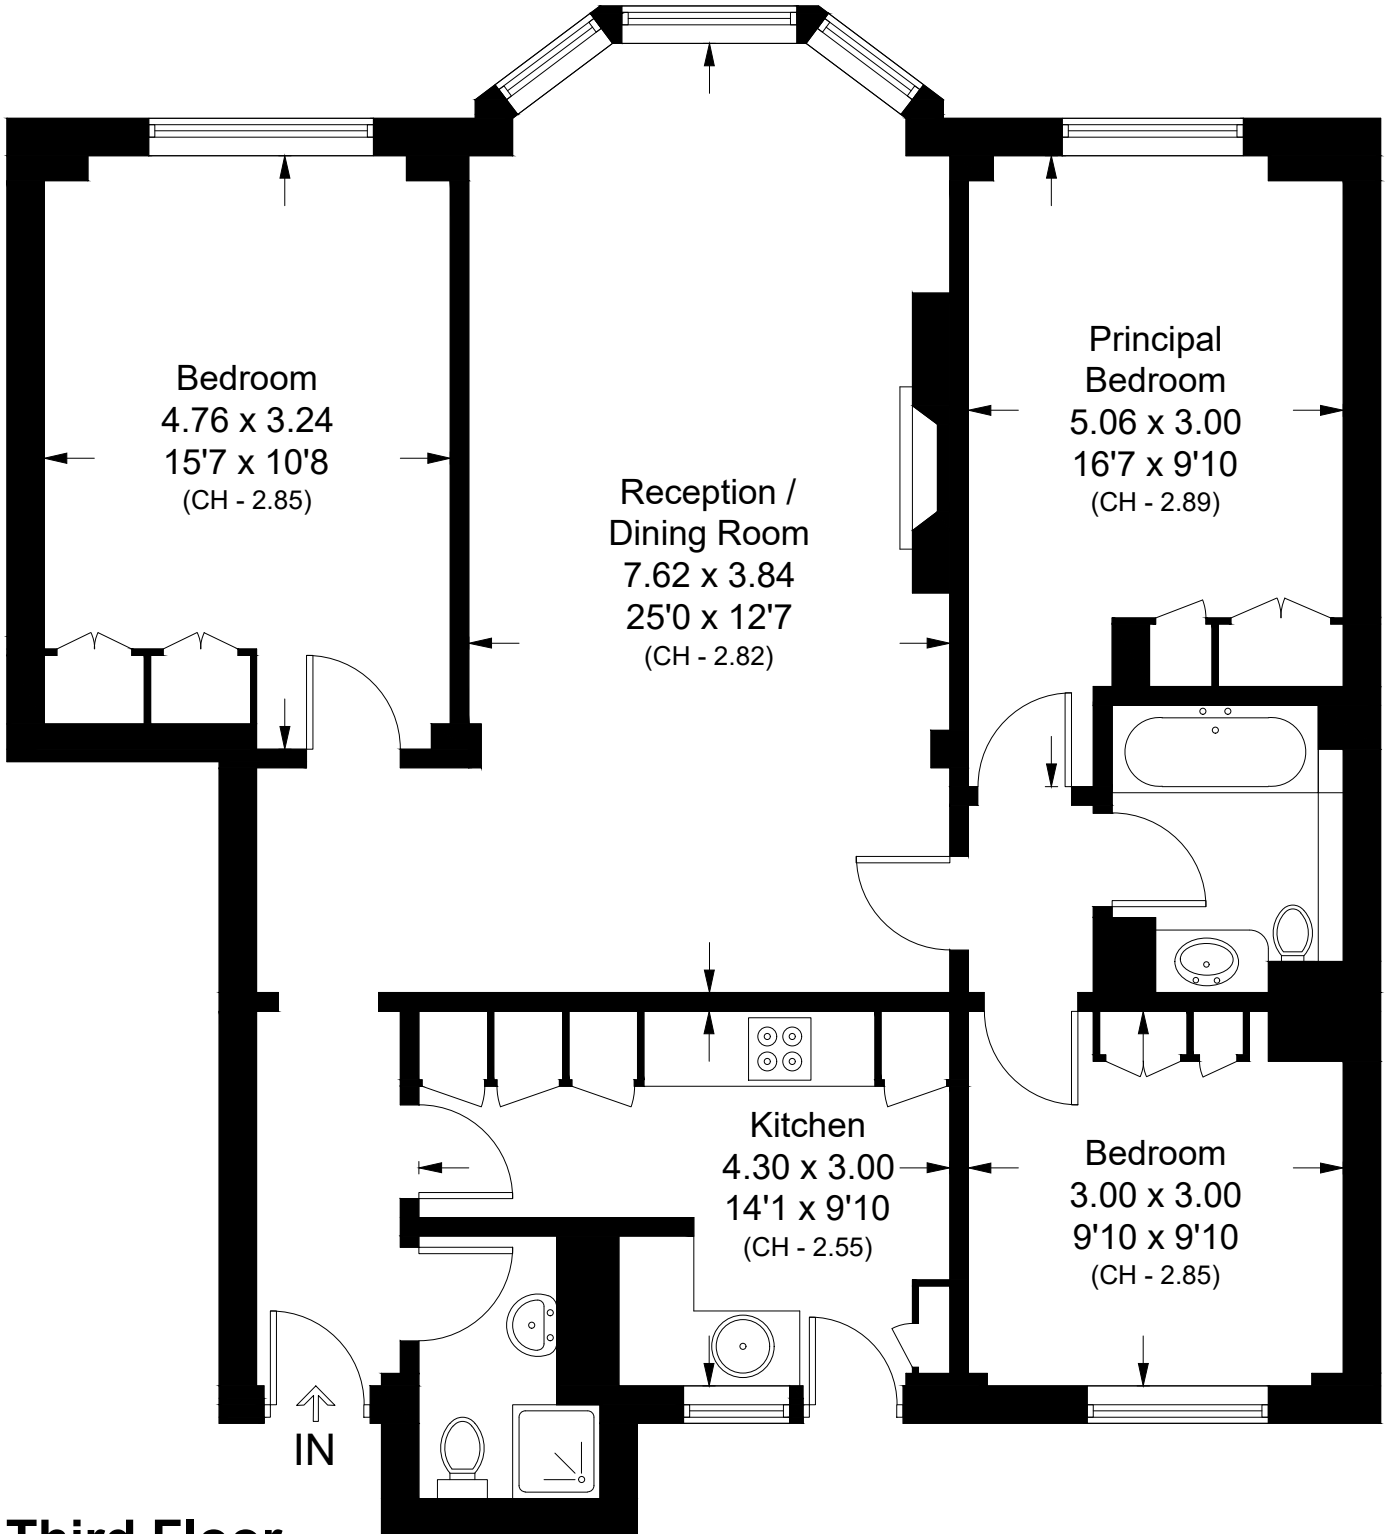

Albion Gate, W2

Approximate Gross Internal Area = 97.3 sq m / 1047 sq ft

Third Floor

This plan is for layout guidance only. Not drawn to scale unless stated. Windows and door openings are approximate. Whilst every care is taken in the preparation of this plan, please check all dimensions, shapes and compass bearings before making any decisions reliant upon them. (ID1303386)